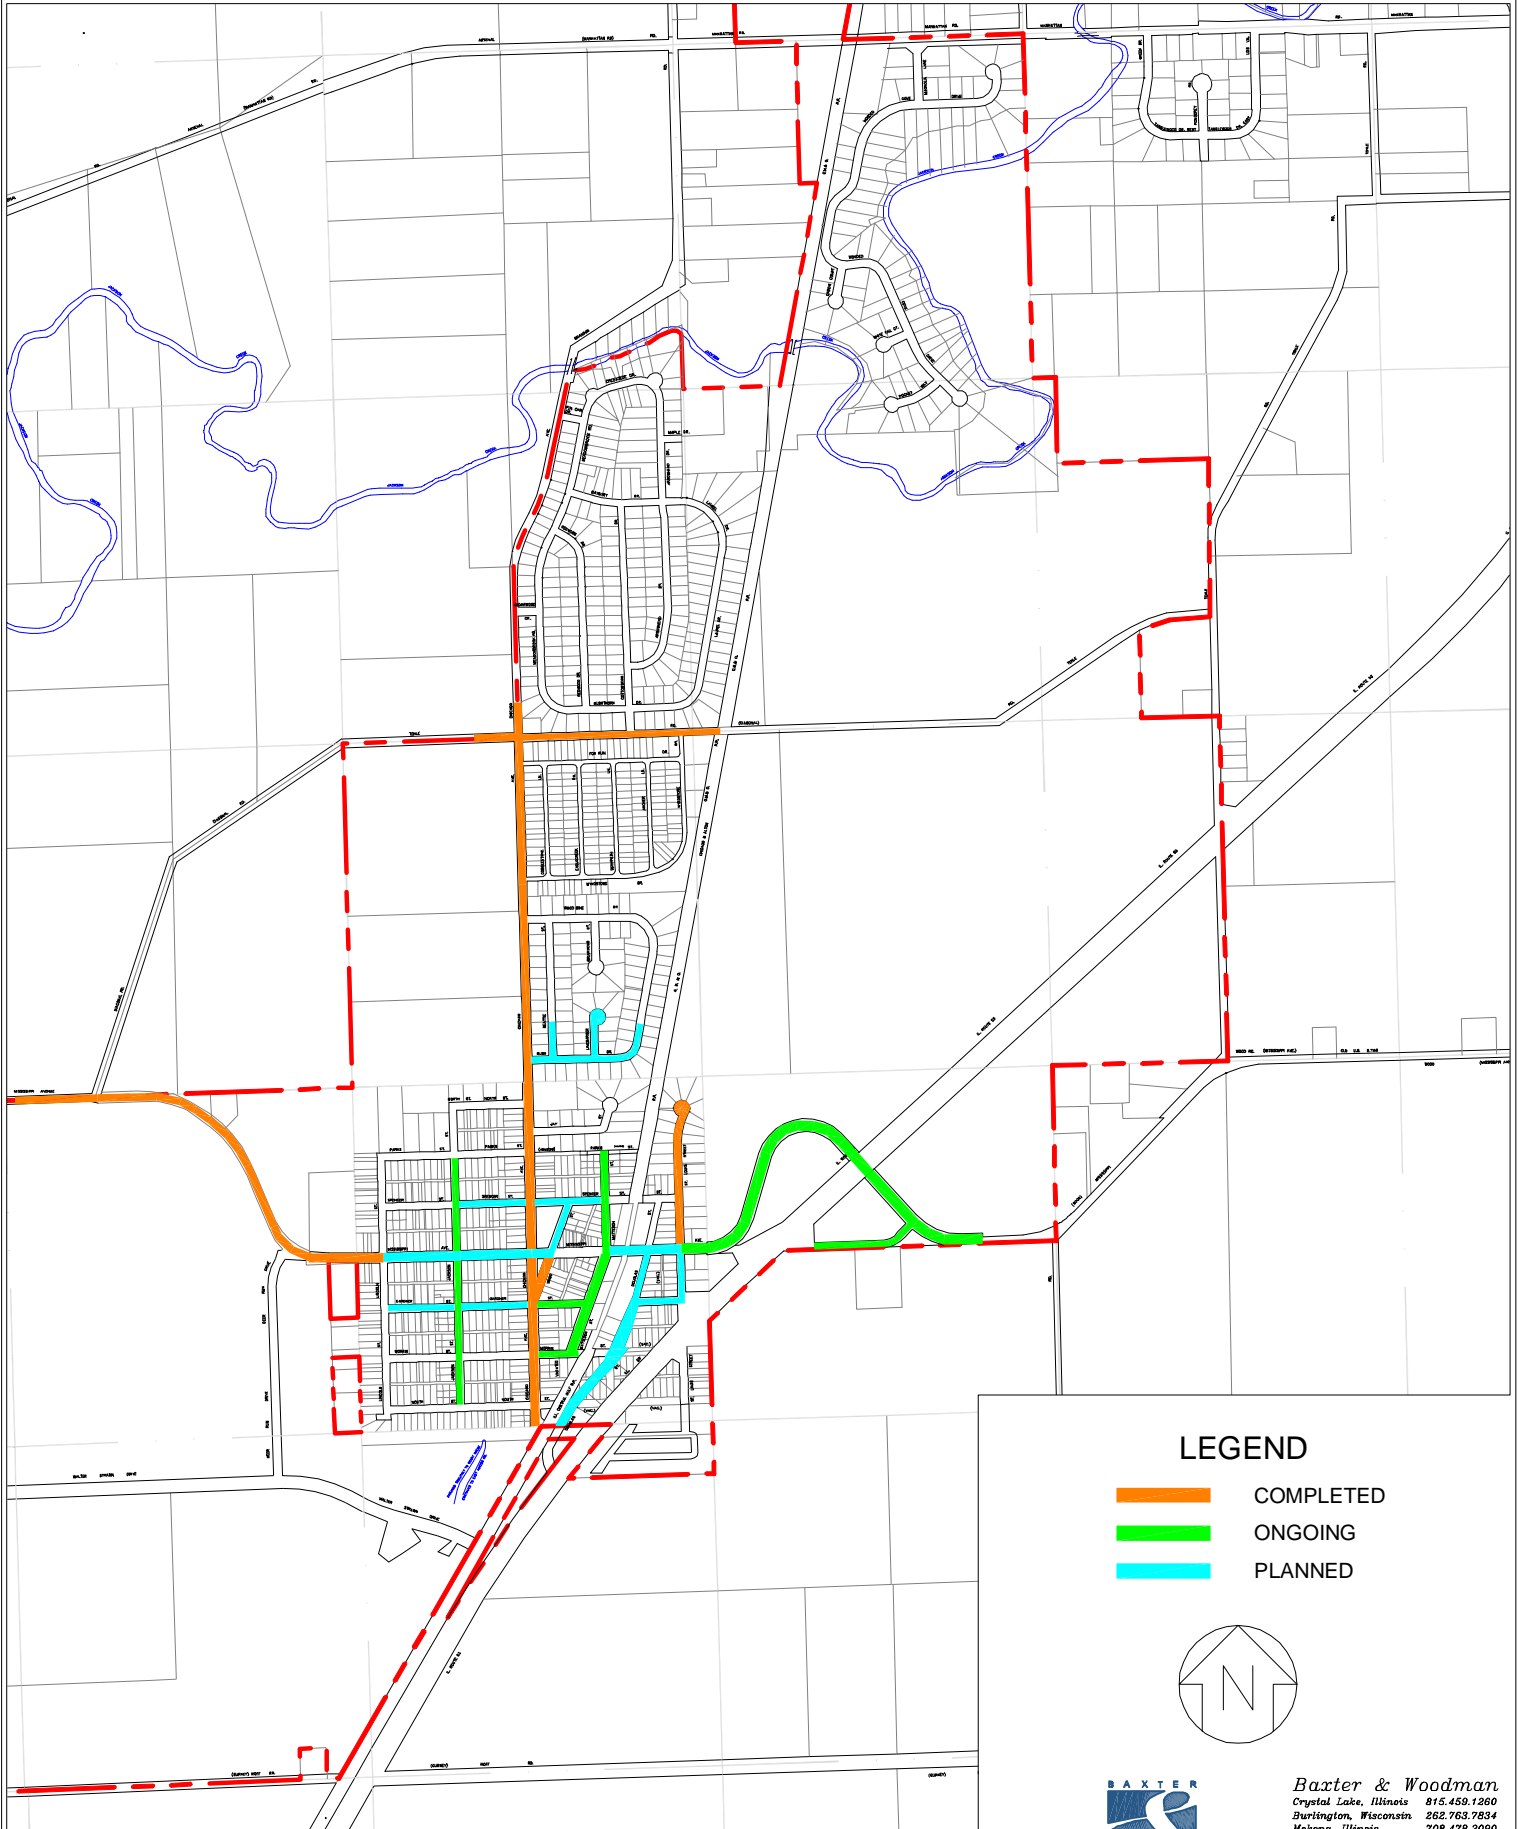

VILLAGE OF ELWOOD, ILLINOIS CAPITAL STREET IMPROVEMENT PROJECTS

LEGEND

- COMPLETED
- ONGOING
- PLANNED

Baxter & Woodman
 Crystal Lake, Illinois 815.459.1280
 Burlington, Wisconsin 262.763.7834
 Mokena, Illinois 708.478.2090
 DeKalb, Illinois 815.787.3111
 Crystal Lake, Illinois 847.223.5088
 Rockford, Illinois 815.489.1551